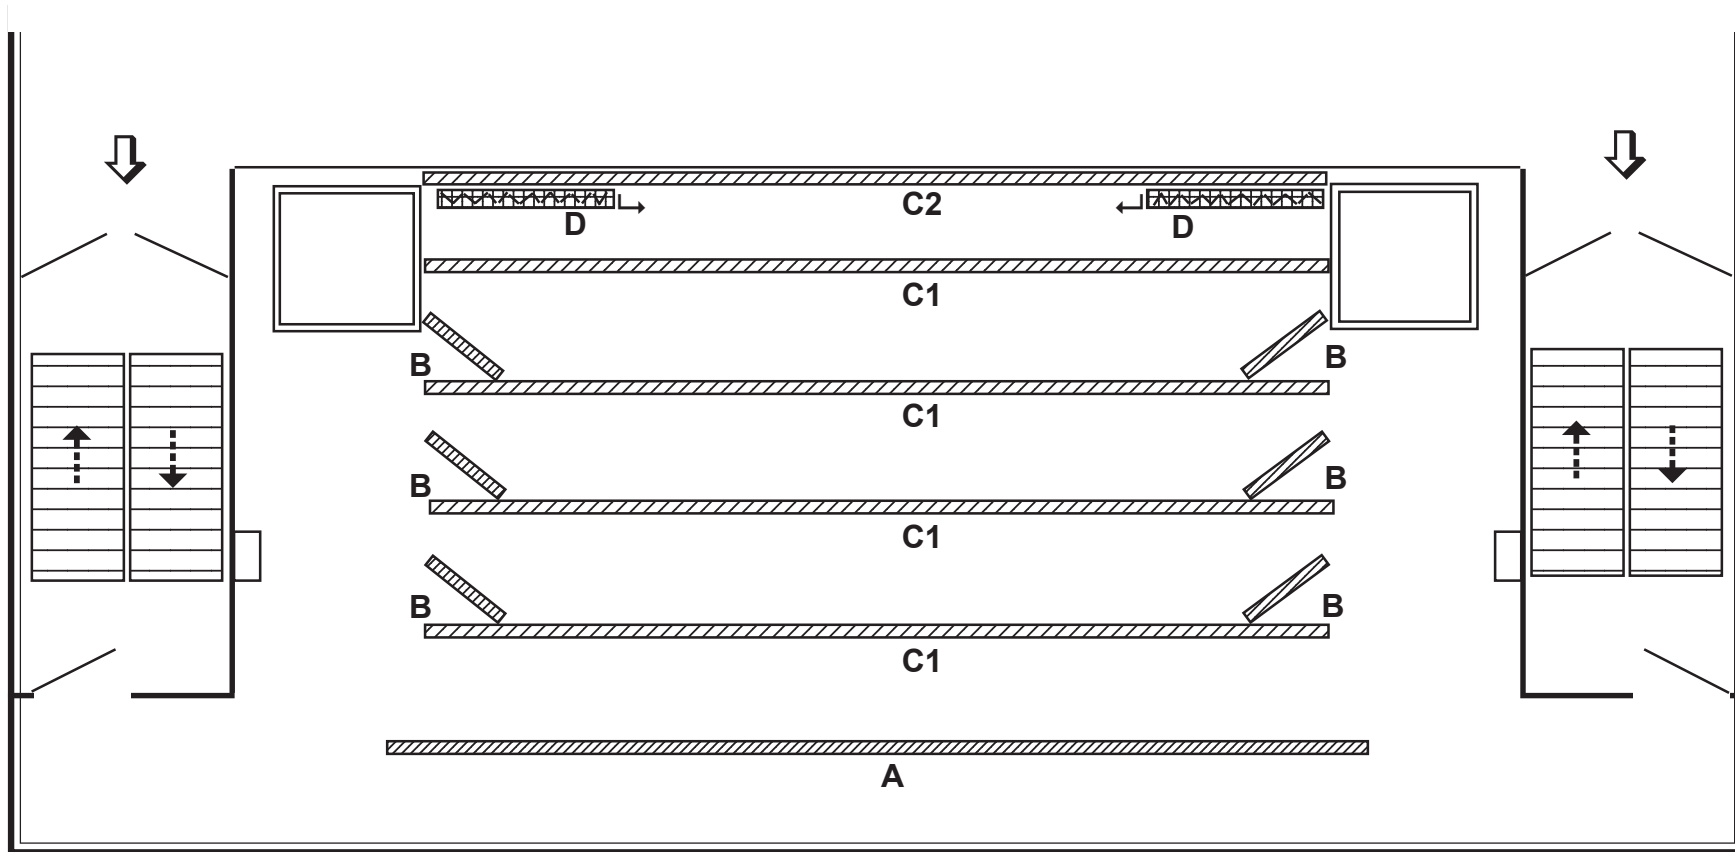

DOM POLSKI - MAIN STAGE
 (Performing Space: 12m x 9m)

- A - Backdrop**, 15m x 4.5m (high, gathered)
- B - Side Panels** 1.5m x 4.5m (high)
- C1 - Middle Ceiling Drops** 12m x 1.2m
- C2 - Front Curtain Drop** 12m x 1.2m (gathered)
- D - Main Curtain** 2 X (5.5m x 4.5m) gathered, deco.fabric